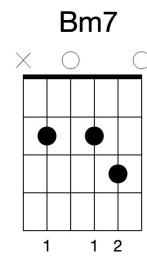

Unlimited

Matt McChlery

Recorded Key - E (Capo 2, D)

Lyrics and Music by Matt McChlery and Nick Law.

© 2018 Faithseed Music. Admin by SongSolutions/2018 Worship One. All rights reserved.

CCLI # 7122304