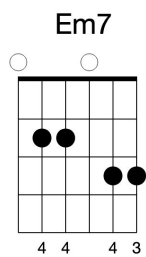

Unlimited

Matt McChlery

Recorded Key - E (Capo 2, D)

Lyrics and Music by Matt McChlery and Nick Law.

© 2018 Faithseed Music. Admin by SongSolutions/2018 Worship One. All rights reserved.

CCLI # 7122304