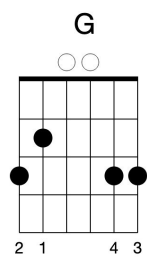

Unlimited

Matt McChlery

Recorded Key - E (Capo 2, D)

Lyrics and Music by Matt McChlery and Nick Law.

© 2018 Faithseed Music. Admin by SongSolutions/2018 Worship One. All rights reserved.

CCLI # 7122304