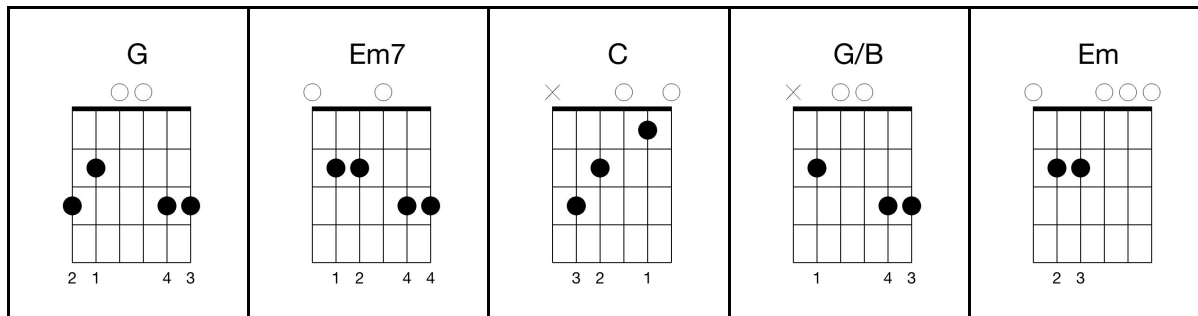

Rest in Me

NEELY

Recorded Key - G

Lyrics by Brad Rankin, Jeremy Neely, Loulita Gill.

Music by Brad Rankin, Jeremy Neely, Loulita Gill.

© 2019 121 Records inc./Neely Smith Publishing. All rights reserved. CCLI # 7145659